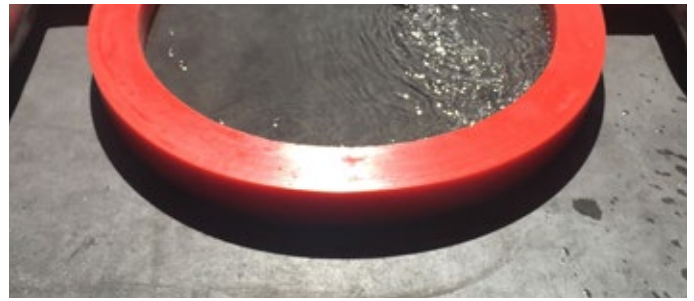

## Wick Up Berms

- Absorbs water on contact & swells to create a berm
- Lays flat until activated with water & grows 2.5in high in just 5 minutes
- Durable Hi-Vis Orange knit stretches as they grow
- Compact, lightweight, and easy to store

## Insta-Dam

- Instant flexible dam controls & diverts fluid
- Deploy, rinse, store & reuse as needed
- 2in x 2in square shape seals to surfaces
- 4ft length provides continuous protection
- Ships & stores in hi-vis Fluid Control tubing
- Polyurethane material is chemical resistant
- Block entryways to redirect flow
- Use with water, oil, chemicals & more