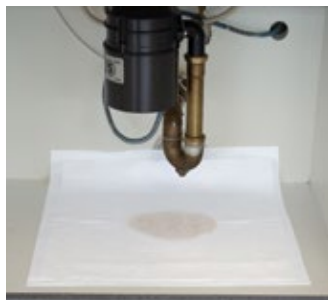

Wick Up Mats & Barrier Mats

- Absorbs water on contact & converts liquid to a gel
- Inner absorbent is completely contained to prevent seepage
- Mats absorb from both sides
- Mats absorb 1.5 quarts each
- Barrier Mats have a plastic layer to keep the floor dry
- Barrier Mats absorb 1 quart each

ITEM#	DESCRIPTION
WUM-200	Wick Up Mats 7in x 14in 200/Pack
WUBM-100	Wick Up Barrier Mats 24in x 24in 100/Pack